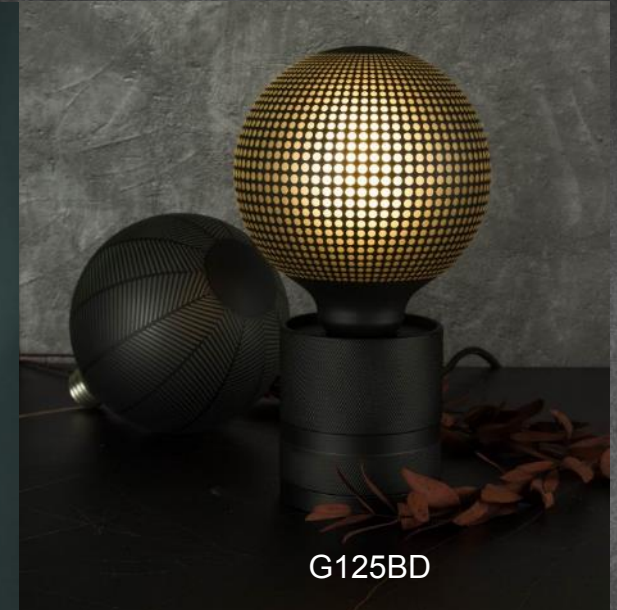

BEST SELLER

Magician

Filament LED G125 4W 1800K