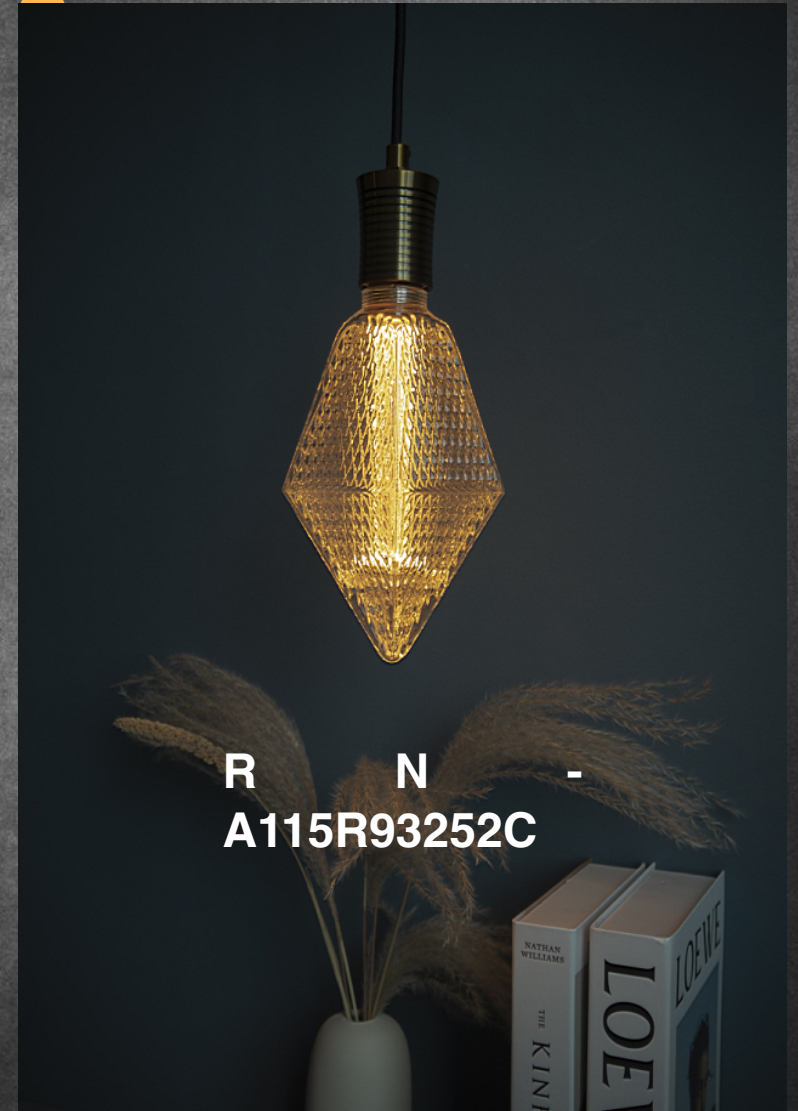

## Clear & Amber & Smoke

4W 1800K 200lm  
for lamp without glass shade

Smoke

Clear

**BEST SELLER**

**4W 1800K 200lm** | for lamp without glass shade

▼  
**RN T60**

▼  
**RN G125LF**