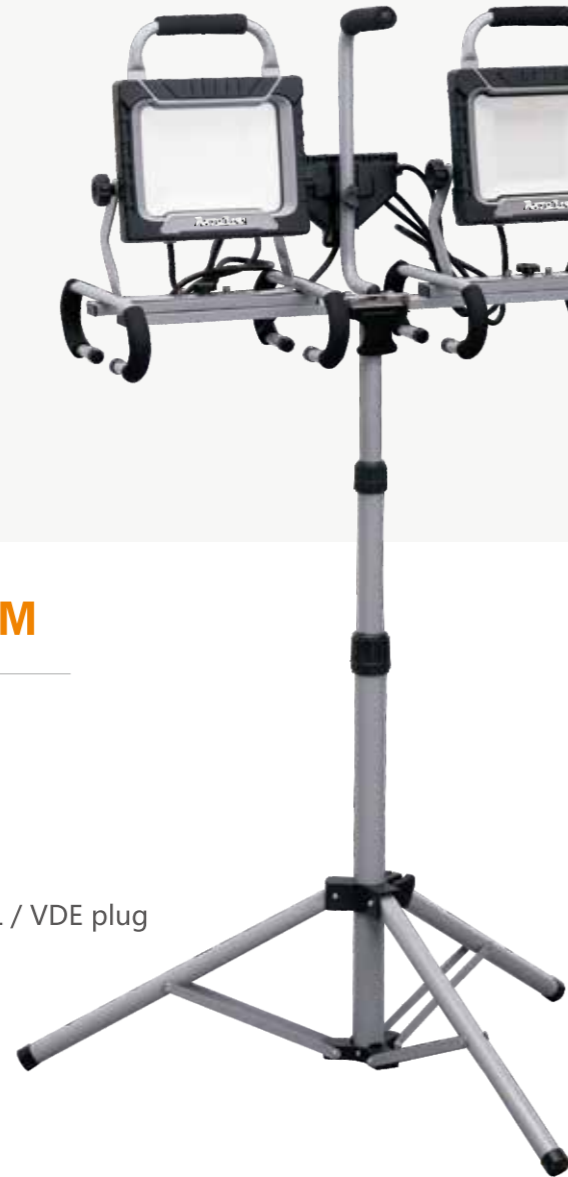

## AST8860x2 12000LM

- DC 5V/2x8W ,SMD,1600LM
- AC120V~60Hz/230V~50Hz
- 2x60W,SMD,12000LM
- 2.5m SJTW 18AWG\*3C / H05RN-F 3G 1.0MM², UL / VDE plug
- Two setting Modes
- Rechargeable Work Light
- Can be used by AA batteries(3pcs)
- with 1.5m tripod ( 1# )
- with quick-release
- Aluminium body, IP65
- Packing in color box
- Packing:65x30x26.5cm/2pcs 13.5/12kgs

### AST86100TSx2 20000LM

- AC120V~60Hz/230V~50Hz
- 2x100W,SMD,20000LM
- 2700~6500K,120°
- portable with 1.5m cable,
- tripod with 2.5m 16AWG extension cable, UL / VDE plug
- 2model switch
- with 1.6m tripod(2#)
- with quick-release
- Aluminium body, IP65
- Packing in color box
- Packing:73x22x30cm/1pcs 11/9kgs