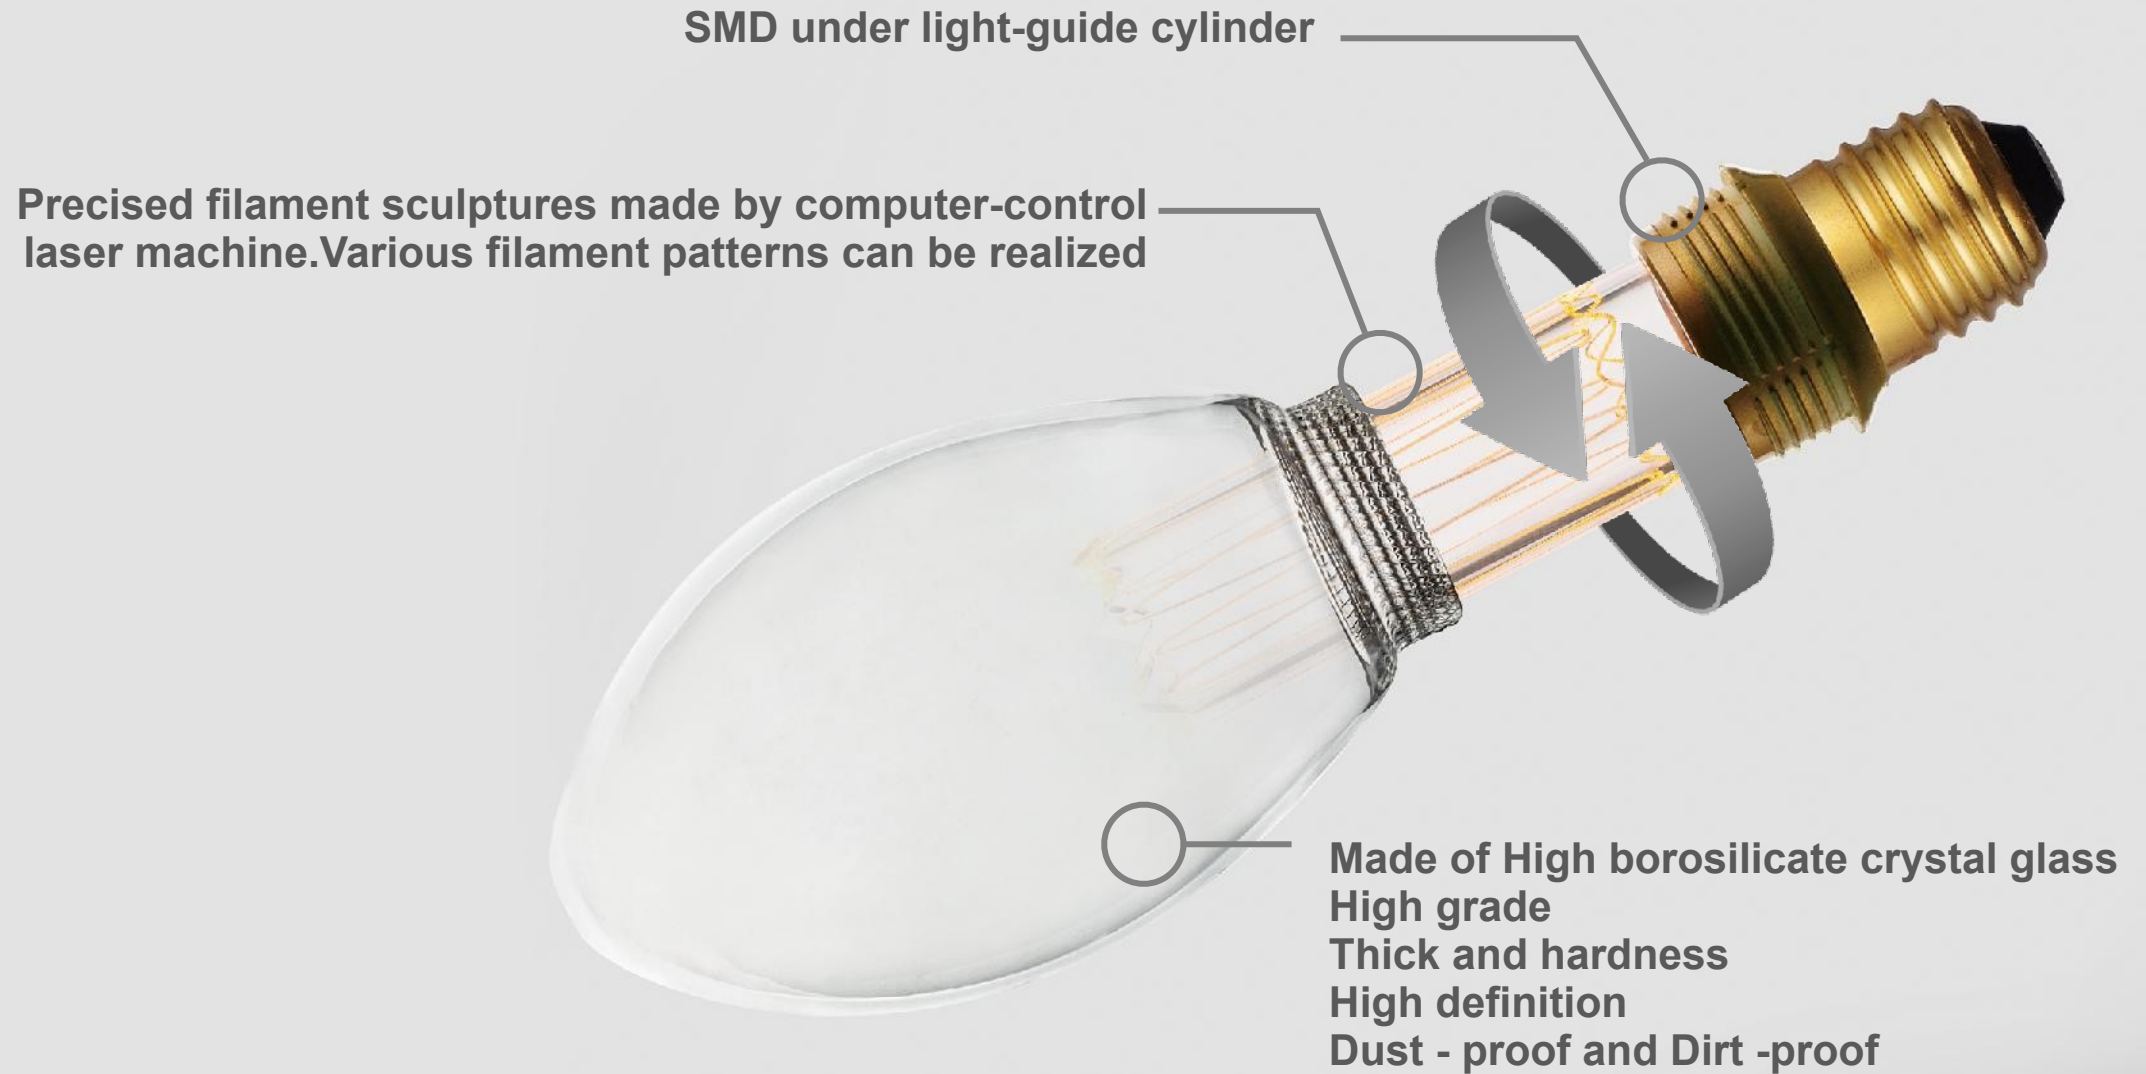

SKD CONSTRUCTION