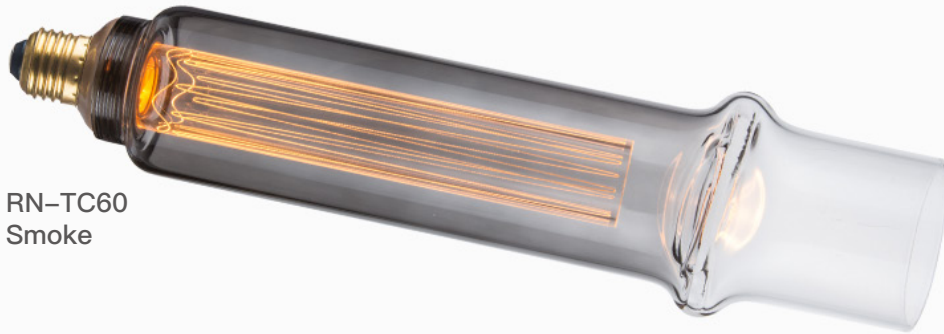

RN-G200E
CBF

RN-G200E
FBF

RN-G200ECBF/BBF

Size: Ø20cm, H20cm
Socket:E27

• Information

E27, 2.8W/4W, 1800k
E27, 3.5W, 1800k

Dimmable

RN-TC60
Clear

RN-TC60
Smoke

RN-TC60
Amber

RN-TC60Clear/Smoke/Amber

Size: Ø6cm, H33cm
Socket:E27

RN-TCT30
Amber

RN-TDT30
Smoke

• Information

E27, 2W, 1800k
E27, 2.3W, 1800k