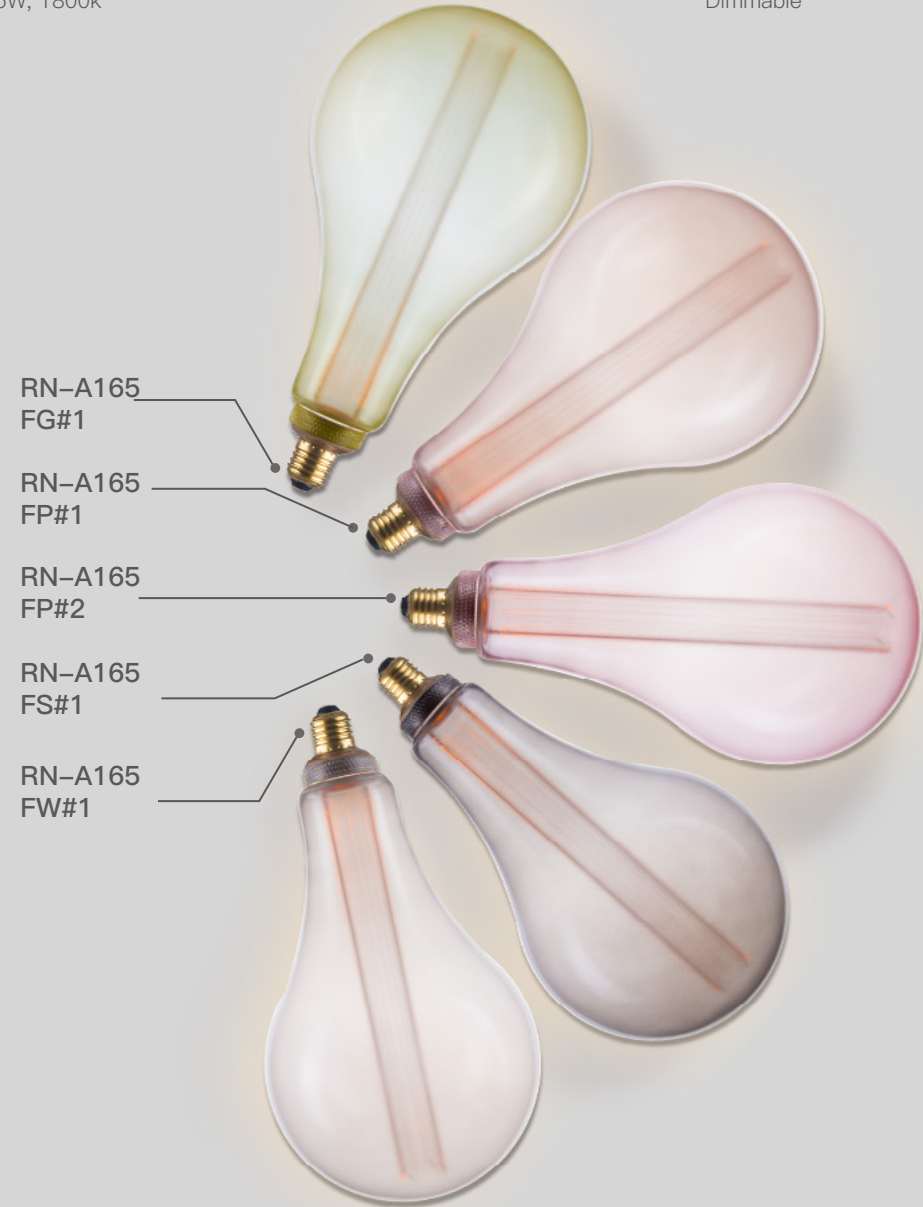

RN-ST64
Orange#3

RN-ST64
Smoky#2

• Information

E27, 2.8W/4W, 1800k
E27, 3.5W, 1800k

Dimmable

RN-A165
FG#1

RN-A165
FP#1

RN-A165
FP#2

RN-A165
FS#1

RN-A165
FW#1

RN-A165FG#1/FP#1/FP#2/
FS#1/FW#1

Size: Ø16.8cm, H30.3cm
Socket:E27

• Information

E27, 2.8W/4W, 1800k
E27, 3.5W, 1800k

Dimmable

RN-GML200