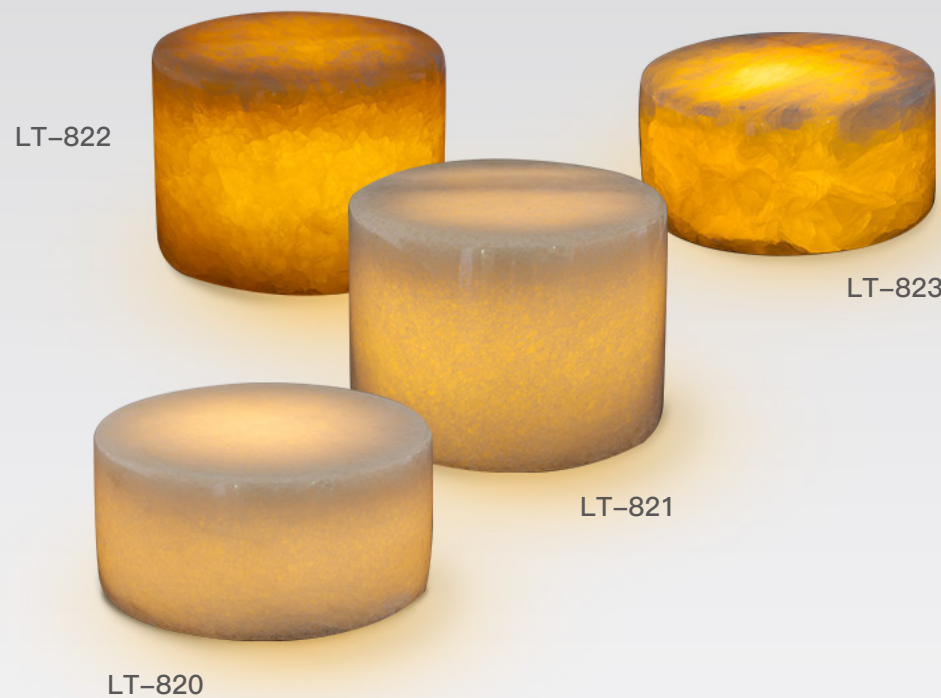

Material:Marble

Socket:E27

**LT-820/LT-821/LT-822/
LT-823**

Size: Ø8cm,H4cm/Ø8cm,H6cm

Material:Marble

Socket:E27

LT-822

LT-823

LT-821

LT-820