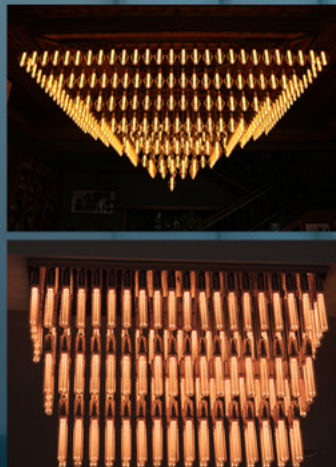

RN PROJECT CASES

TCP adopts modular splicing mode, in the factory, the fixture and the ceiling are assembled according to the predetermined shape, and divided into multiple modules for easy assembly and transportation, it can be easily installed only need to follow the installation instructions. Suitable for engineering projects and make your project stand out.